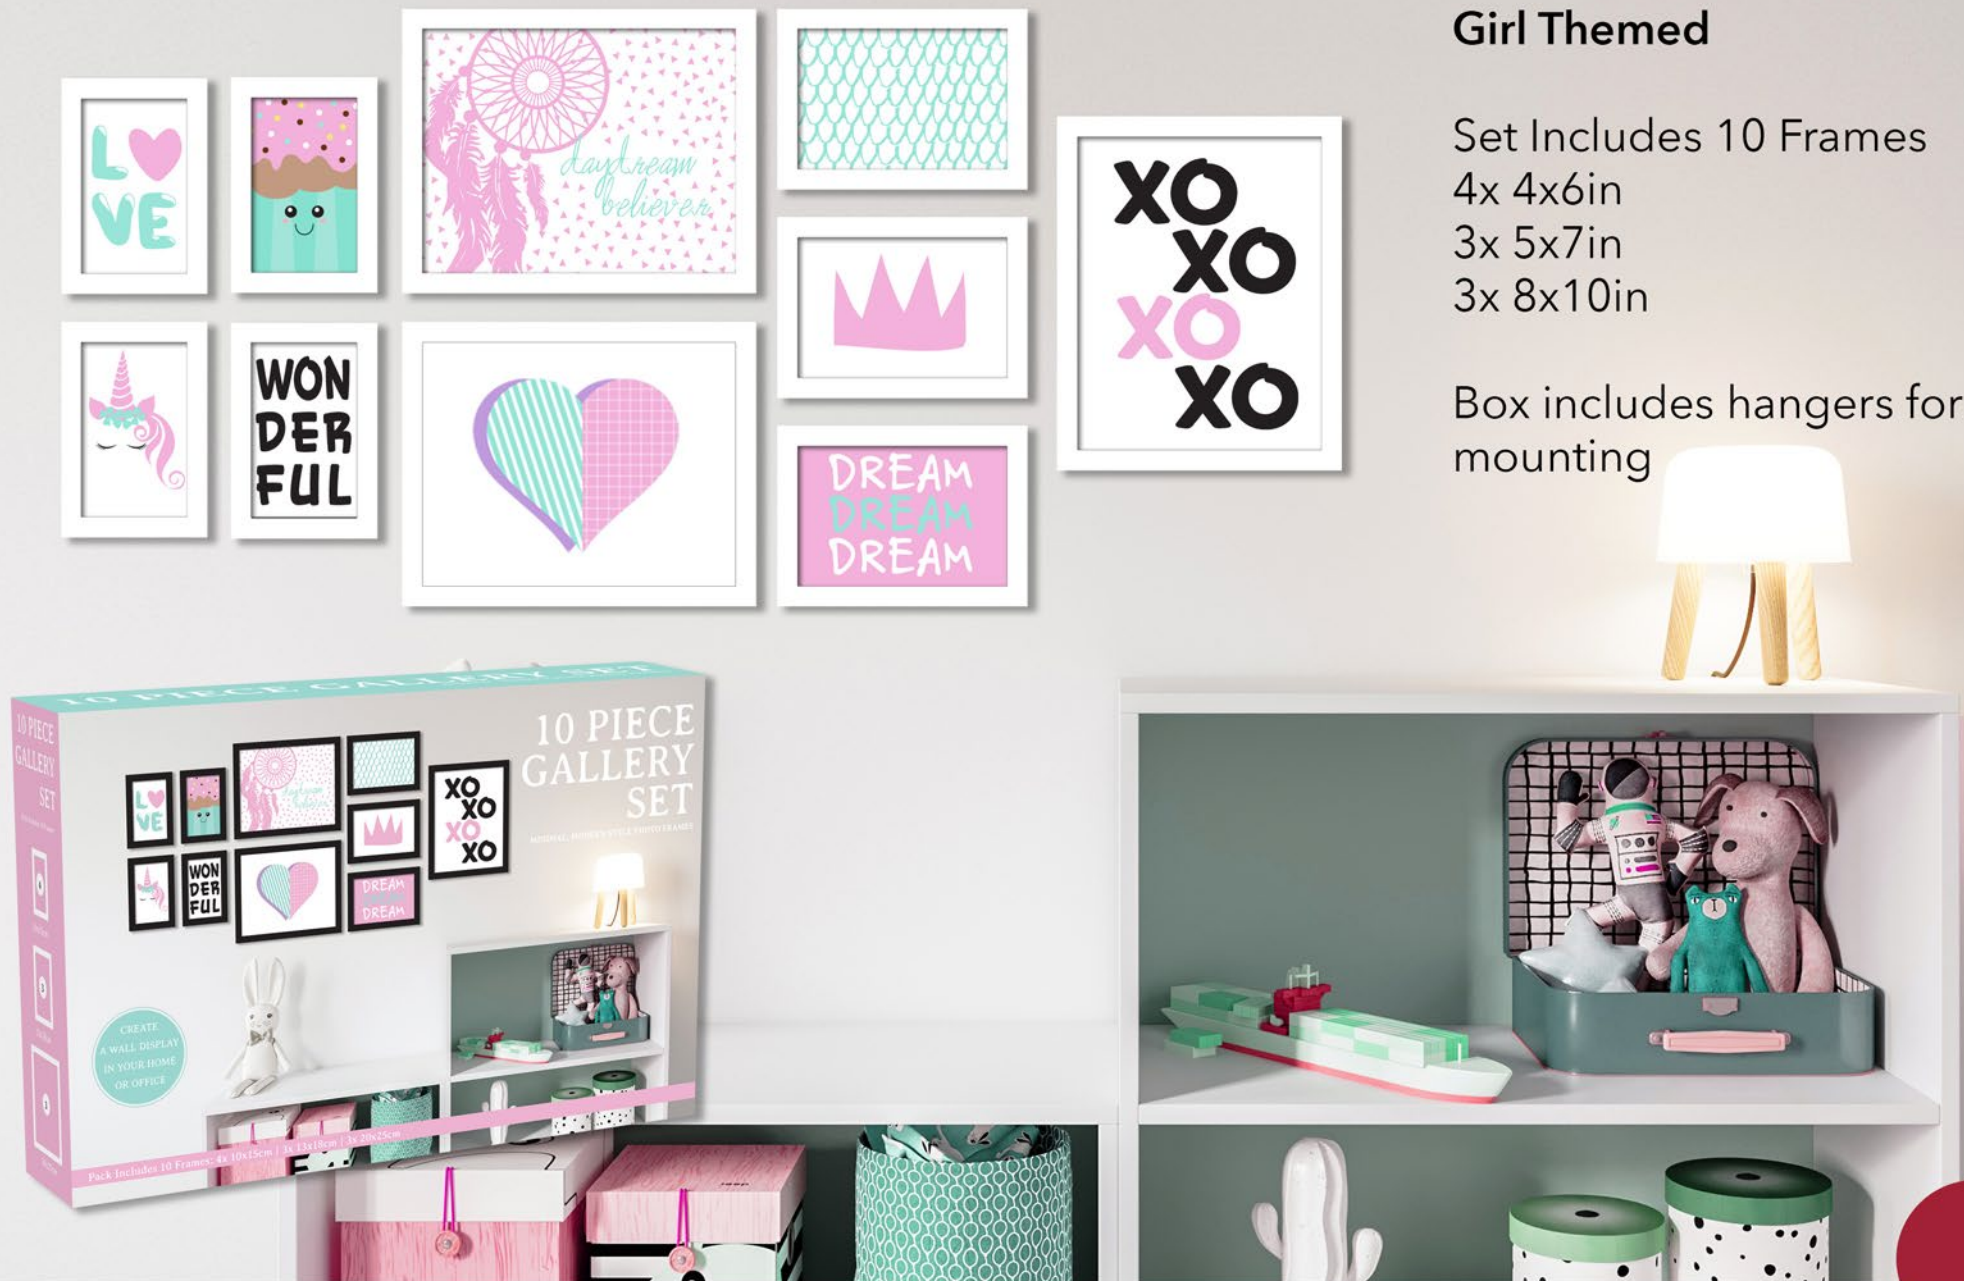

BOX SETS
PRODUCTS
10 PIECE BOX SETS

10 Piece Box set

New York Themed

Set Includes 10 Frames

4x 4x6in

3x 5x7in

3x 8x10in

Box includes hangers for mounting

All designs are creations of MAGMA/UBICAR USA, Inc. Patents and design registrations apply.

10 Piece Box set

Feminine Themed

Set Includes 10 Frames

4x 4x6in

3x 5x7in

3x 8x10in

Box includes hangers for mounting

All designs are creations of MAGMA/UBICAR USA, Inc. Patents and design registrations apply.

10 Piece Box set

Girl Themed

Set Includes 10 Frames

4x 4x6in

3x 5x7in

3x 8x10in

Box includes hangers for mounting

All designs are creations of MAGMA/UBICAR USA, Inc. Patents and design registrations apply.

10 Piece Box set

Boy Themed

Set Includes 10 Frames

4x 4x6in

3x 5x7in

3x 8x10in

Box includes hangers for mounting